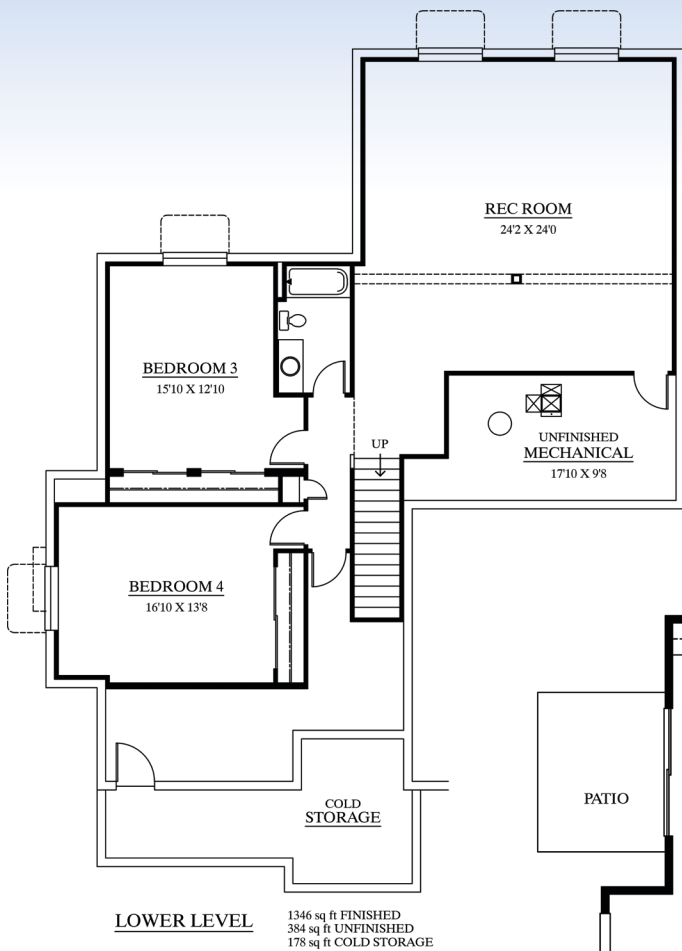

HI-POINT PLUM CREEK 1908

HOME BUILDERS

Innovative Design, Energy Efficient Custom Homes

4 BEDROOM | 3 BATH | 2 CAR GARAGE

*Pricing subject to change per community elevation requirements.