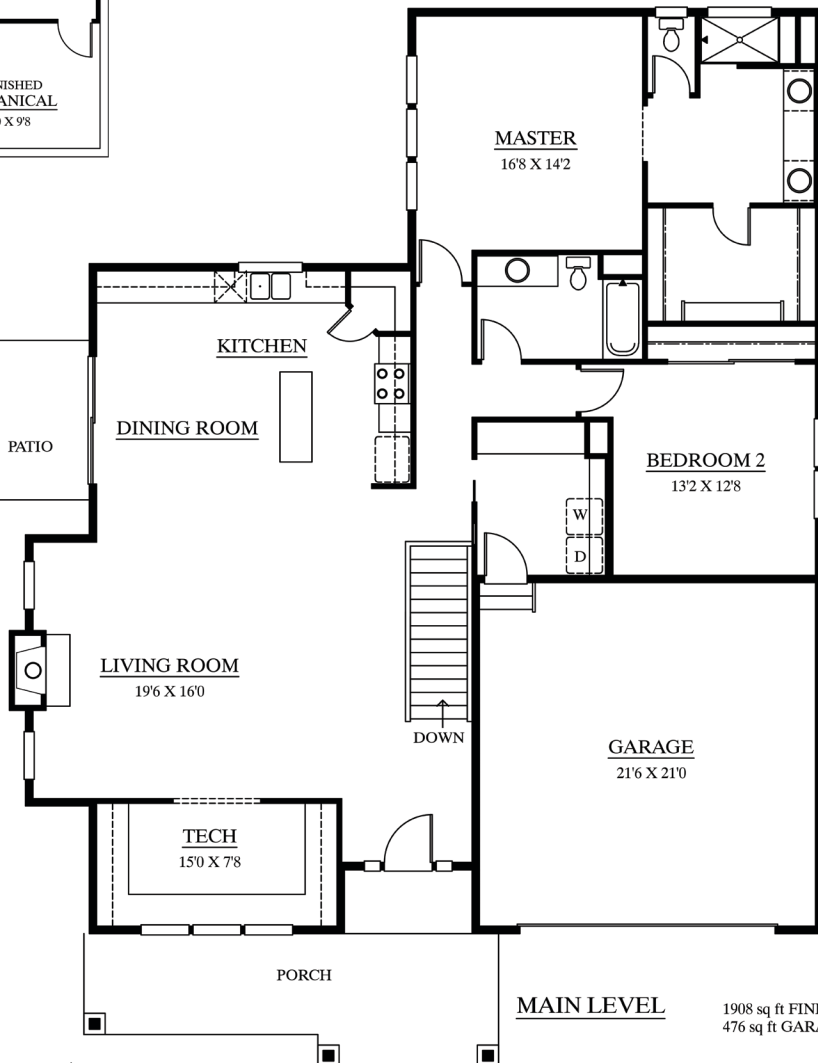

HI-POINT PLUM CREEK 1908

HOME BUILDERS

Innovative Design, Energy Efficient Custom Homes

4 BEDROOM | 3 BATH | 2 CAR GARAGE

*Pricing subject to change per community elevation requirements.