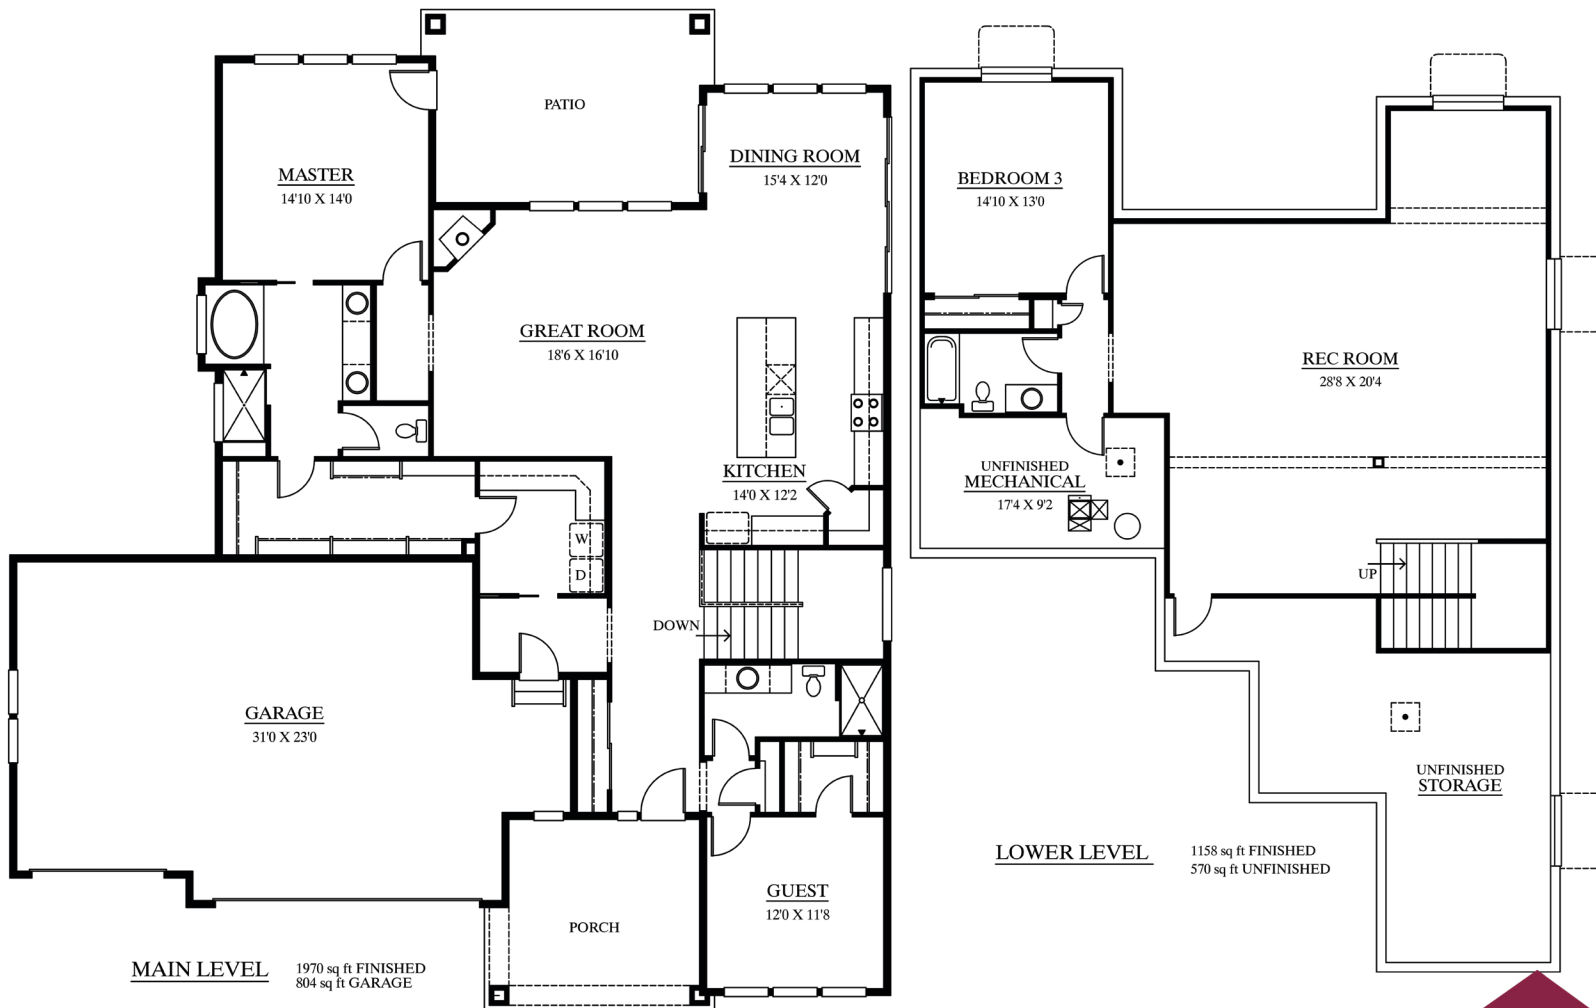

# HI-POINT

# GRAYS PEAK 1970

3 BEDROOM | 3 BATH | 3 CAR GARAGE

\*Pricing subject to change per community elevation requirements.